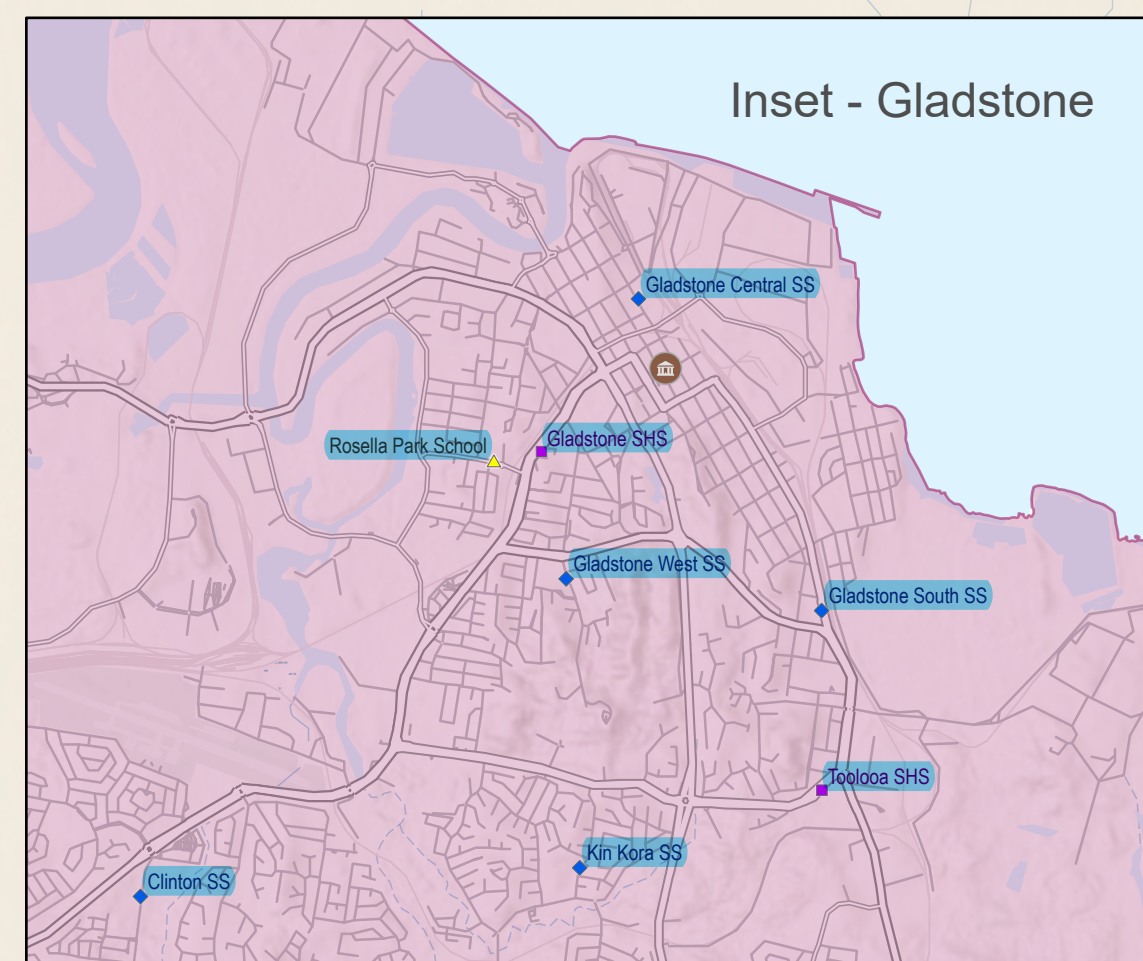

Central Queensland - TR2-TR3 schools that are eligible for the Semester 2 2024 RPEG are highlighted in blue

Inset - Mackay

Inset - Rockhampton

Inset - Gladstone

# Education Regions - Central Queensland

- TR2-TR3 state schools that are eligible for the Regional Professional Experience Grant in Semester 2 2024 are highlighted in blue