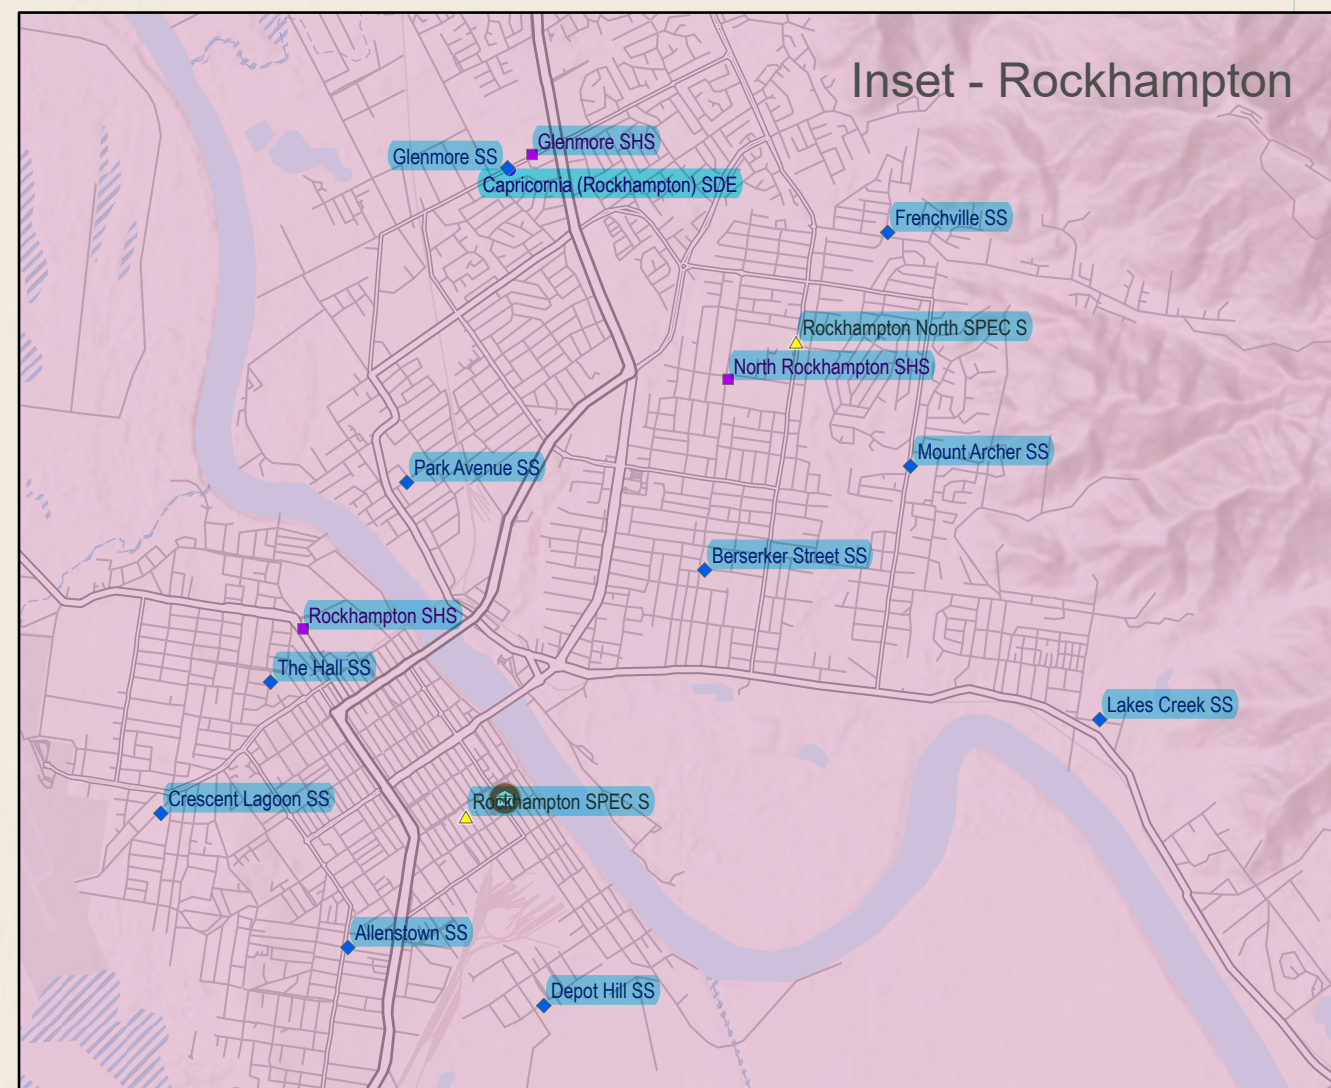

Central Queensland - TR2-TR3 schools that are eligible for the Semester 2 2024 RPEG are highlighted in blue

Inset - Mackay

Inset - Rockhampton

Inset - Gladstone

# Education Regions - Central Queensland

- TR2-TR3 state schools that are eligible for the Regional Professional Experience Grant in Semester 2 2024 are highlighted in blue