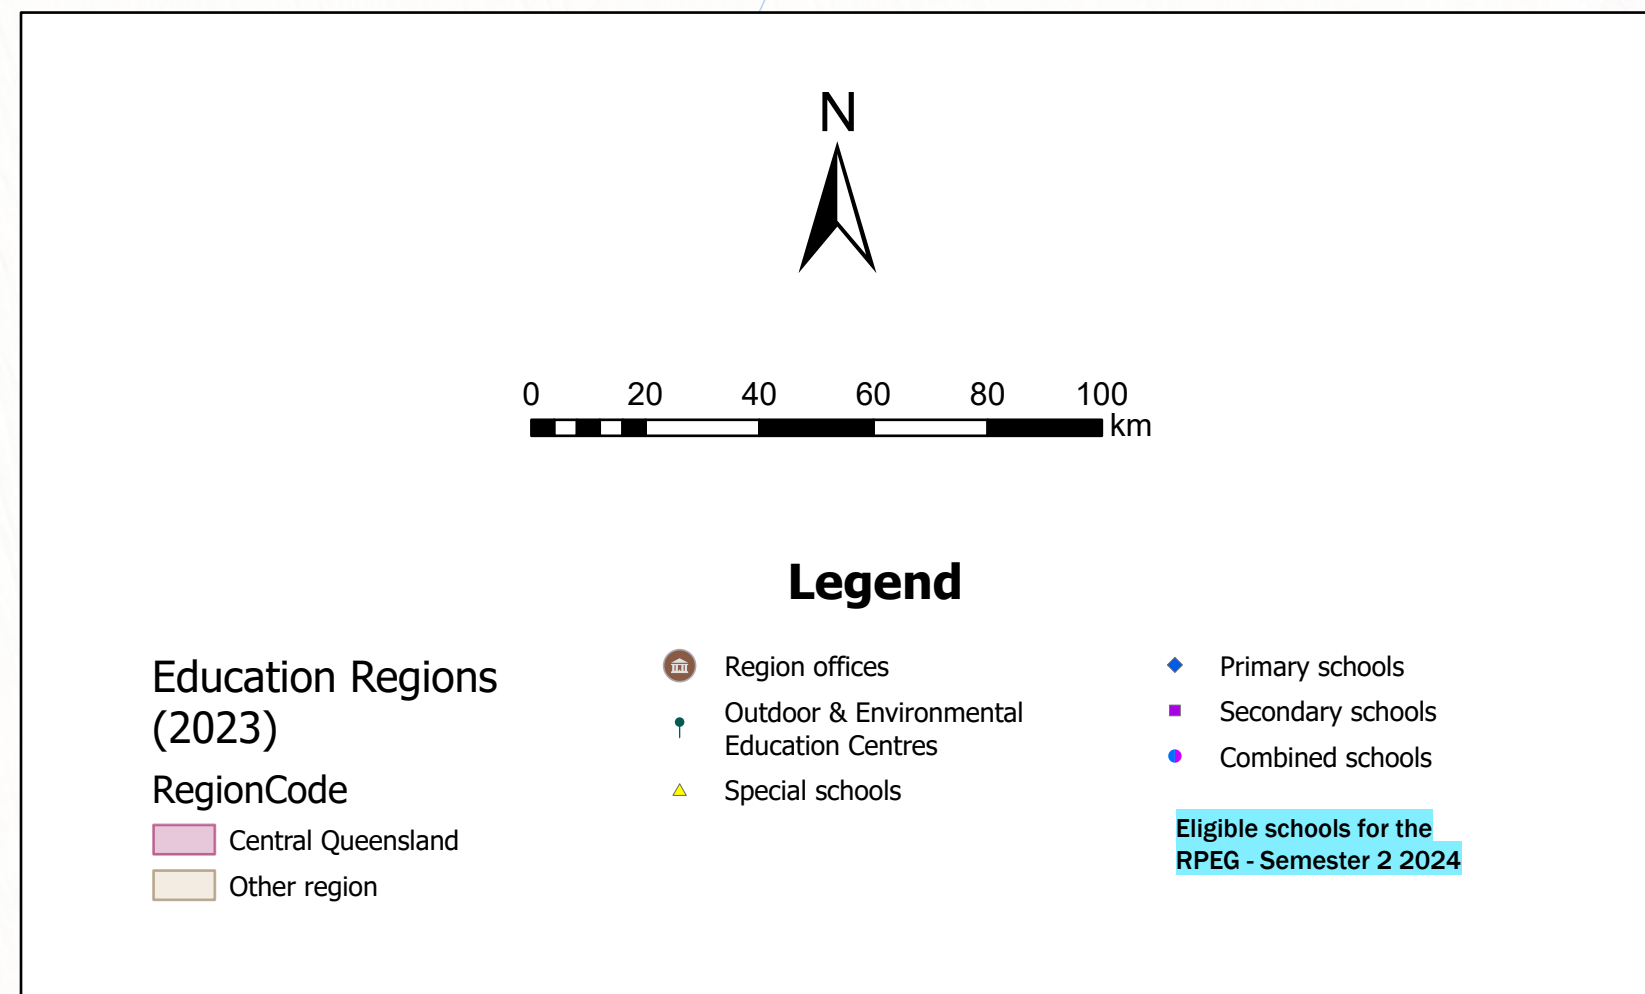

Central Queensland - TR2-TR3 schools that are eligible for the Semester 2 2024 RPEG are highlighted in blue

Inset - Mackay

Inset - Rockhampton

Inset - Gladstone