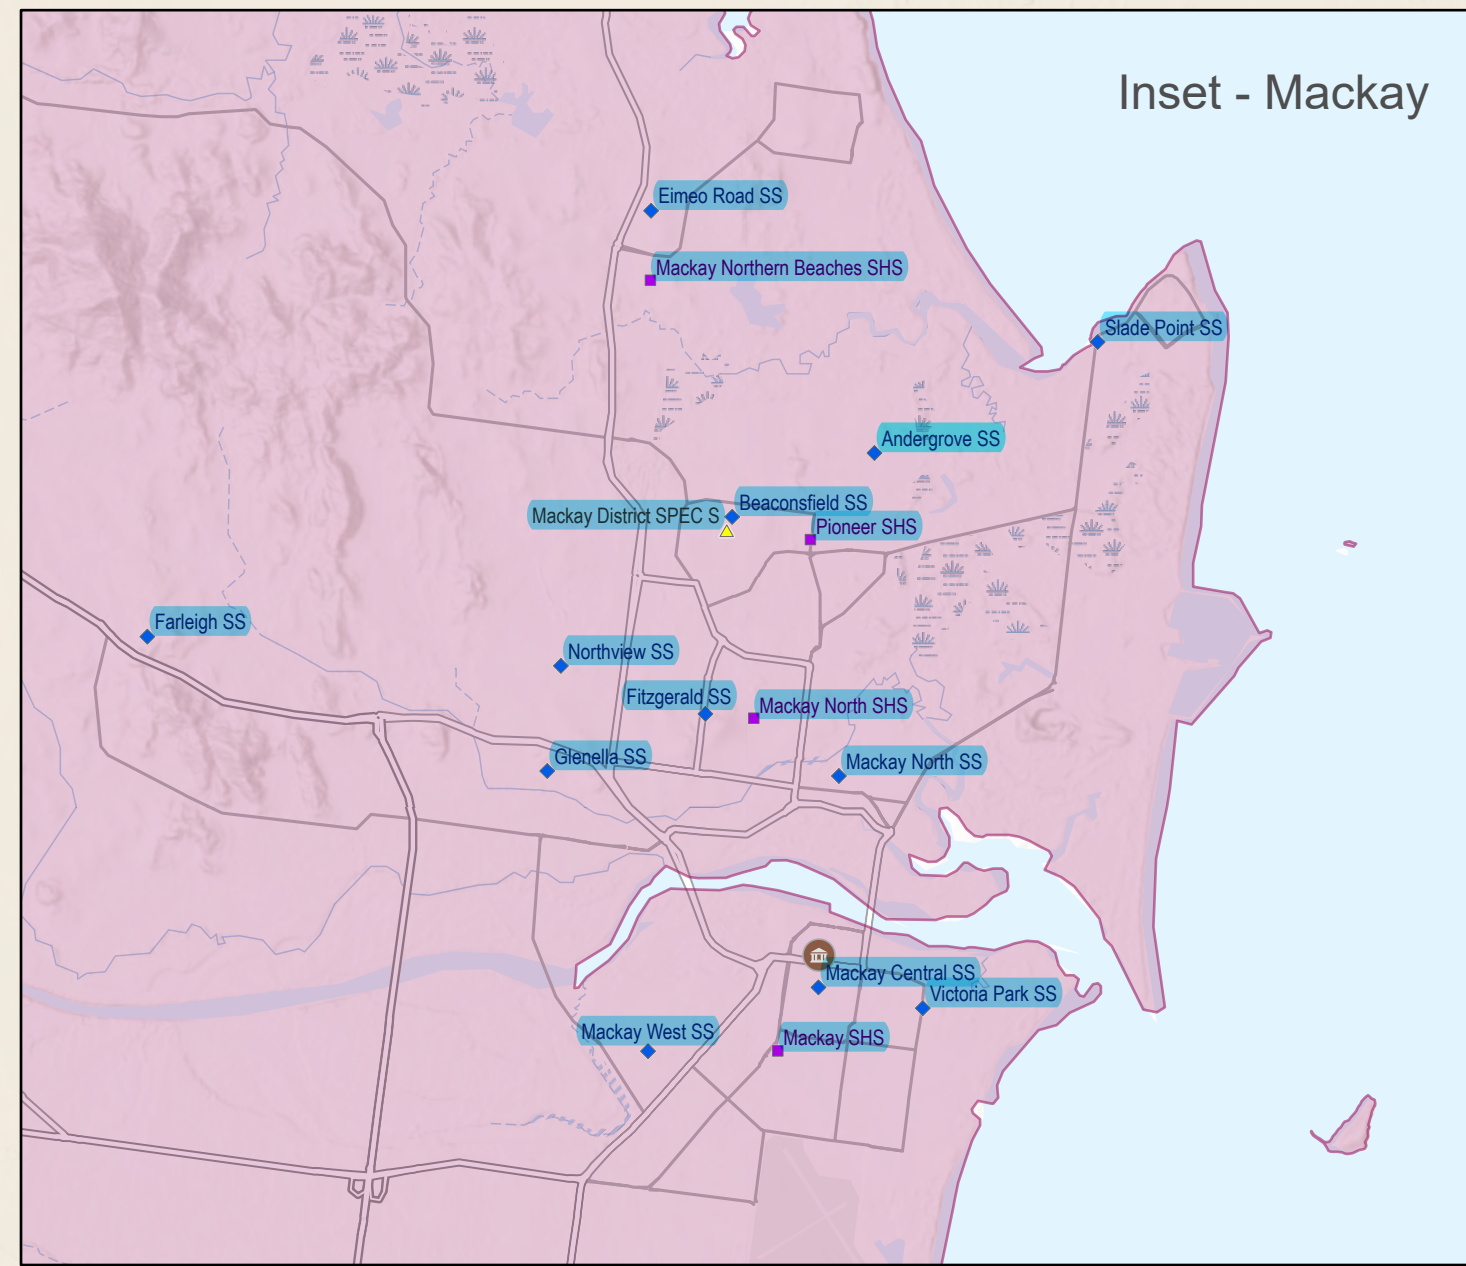

Central Queensland - TR2-TR3 schools that are eligible for the Semester 2 2024 RPEG are highlighted in blue

Inset - Mackay

Inset - Rockhampton

Inset - Gladstone

# Education Regions - Central Queensland

- TR2-TR3 state schools that are eligible for the Regional Professional Experience Grant in Semester 2 2024 are highlighted in blue