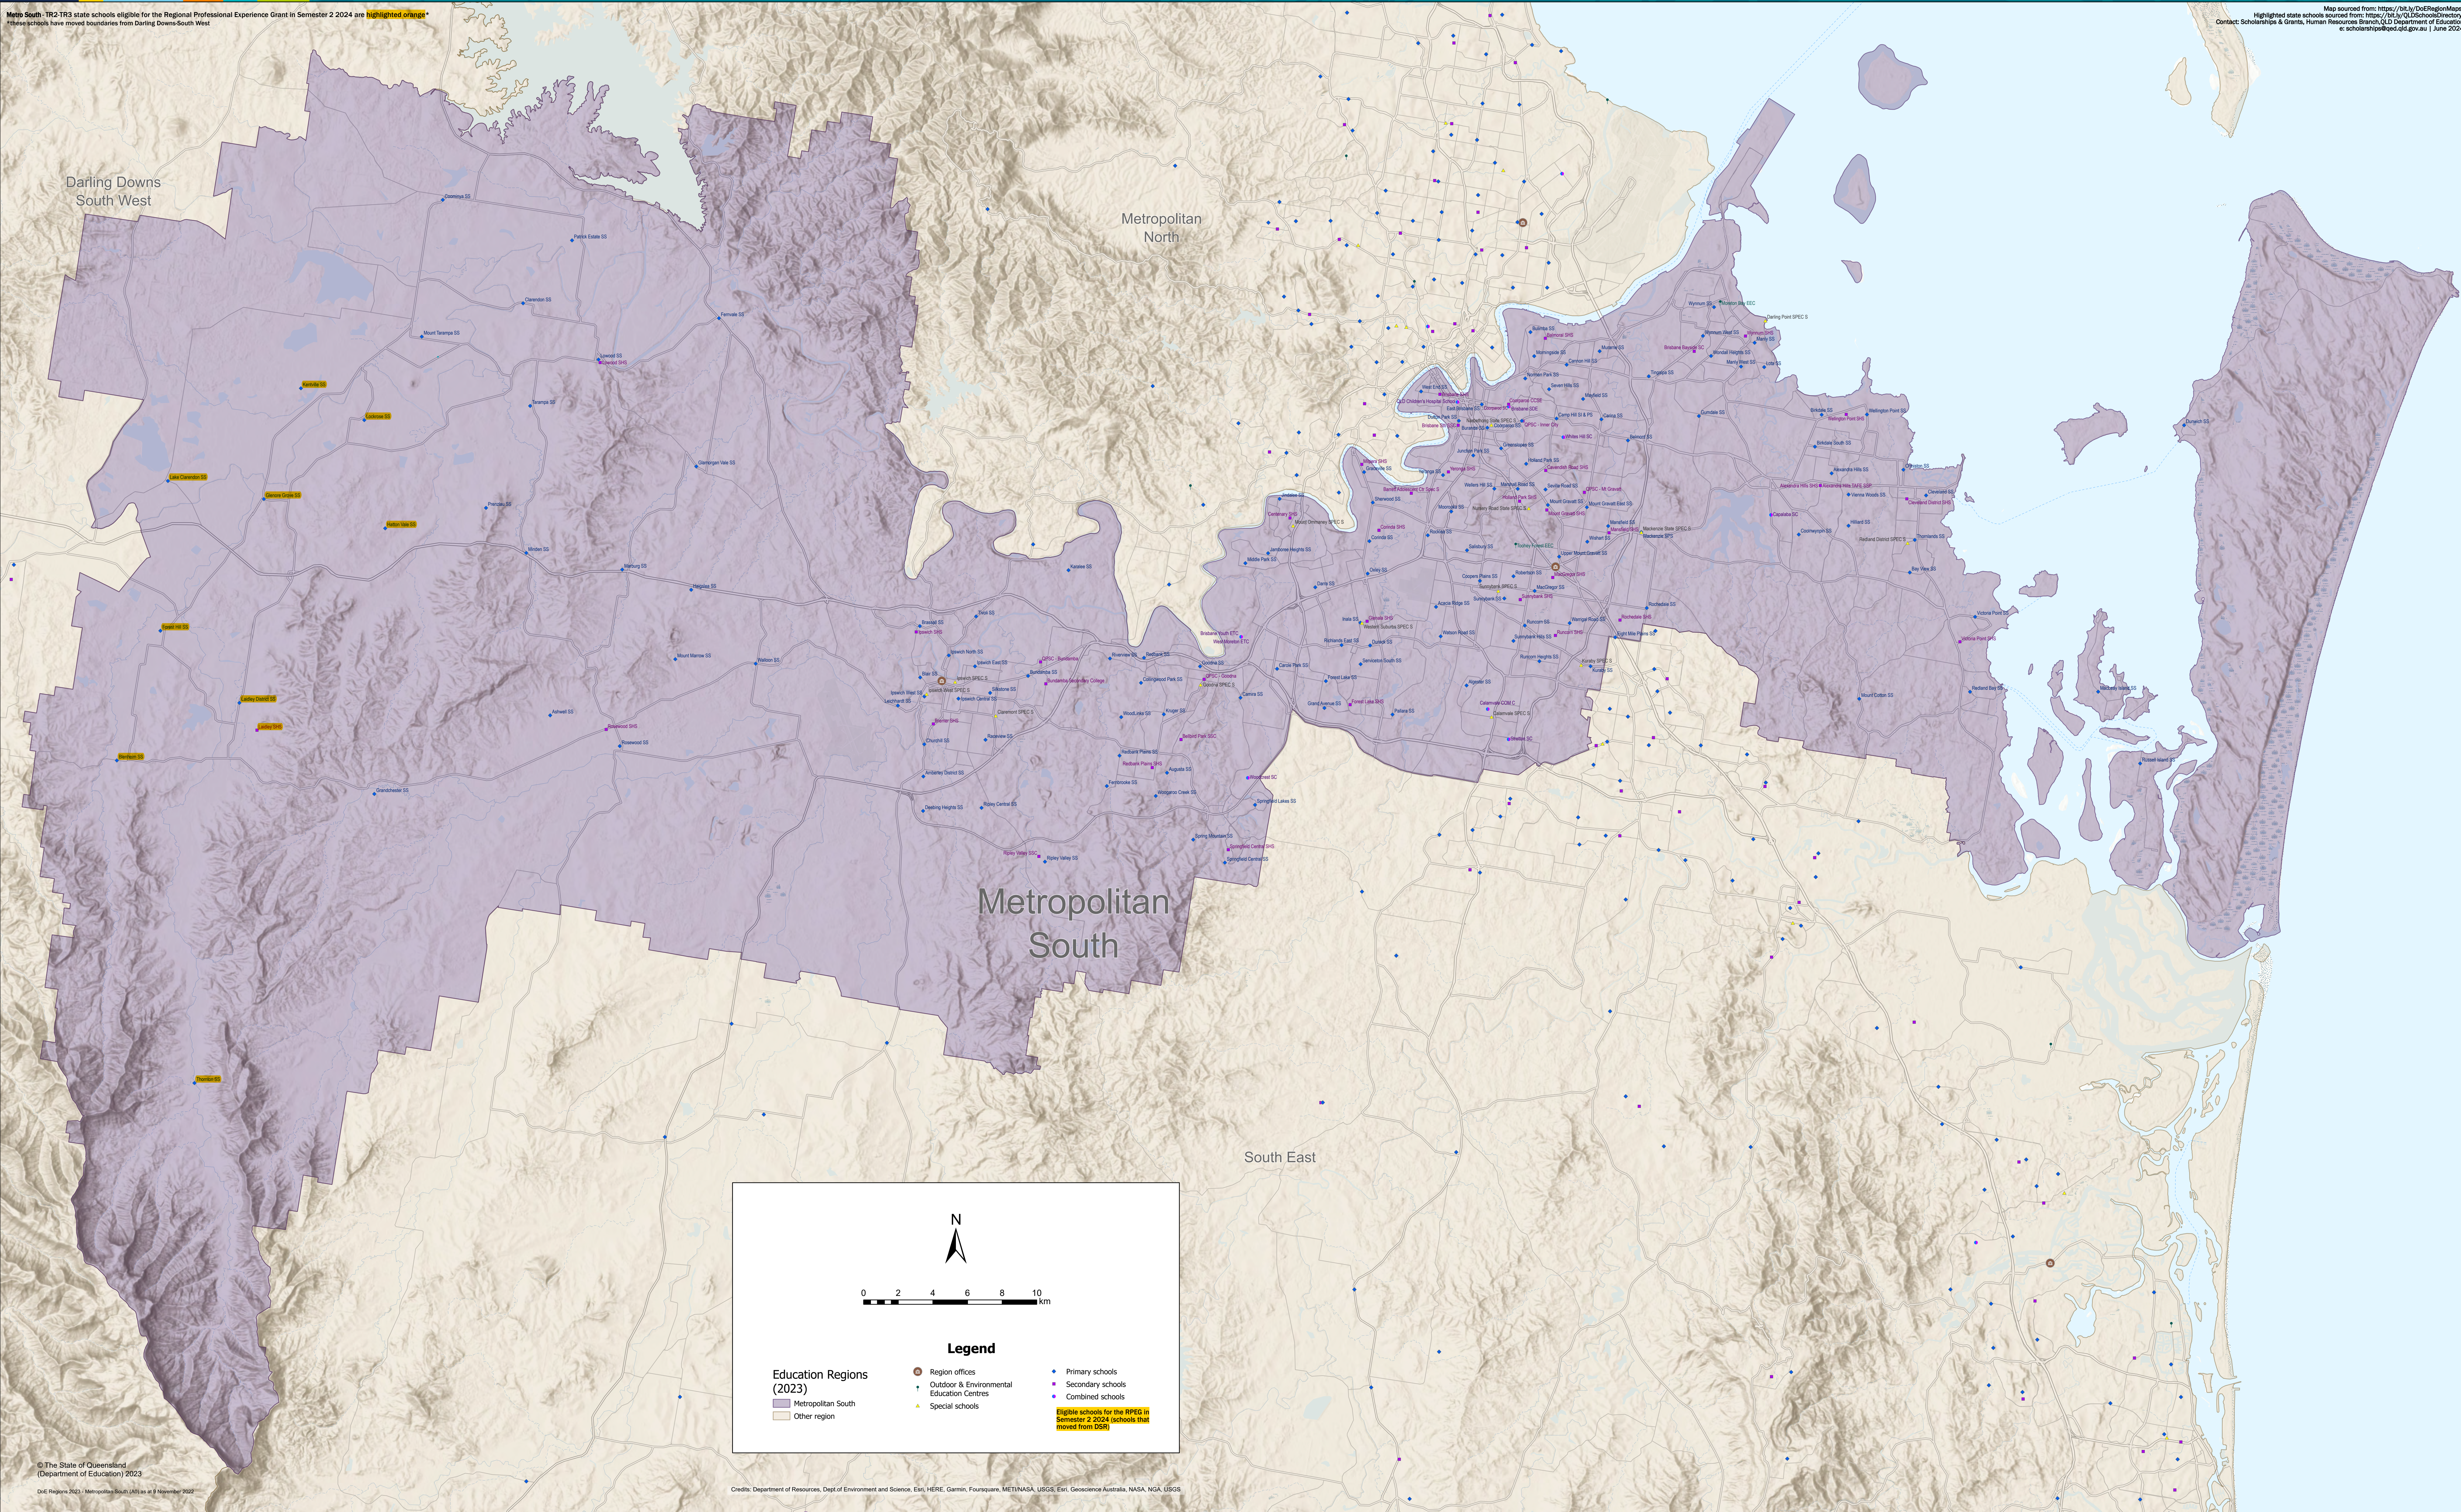

© The State of Queensland (Department of Education) 2023
DfE Regions 2023 - Metropolitan South (A3) as at 9 November 2022

Education Regions - Metropolitan South

- TR2-TR3 state schools that are eligible for the Regional Professional Experience Grant in Semester 2 2024 are **highlighted orange***
*these schools changed boundaries from Darling Downs-South West