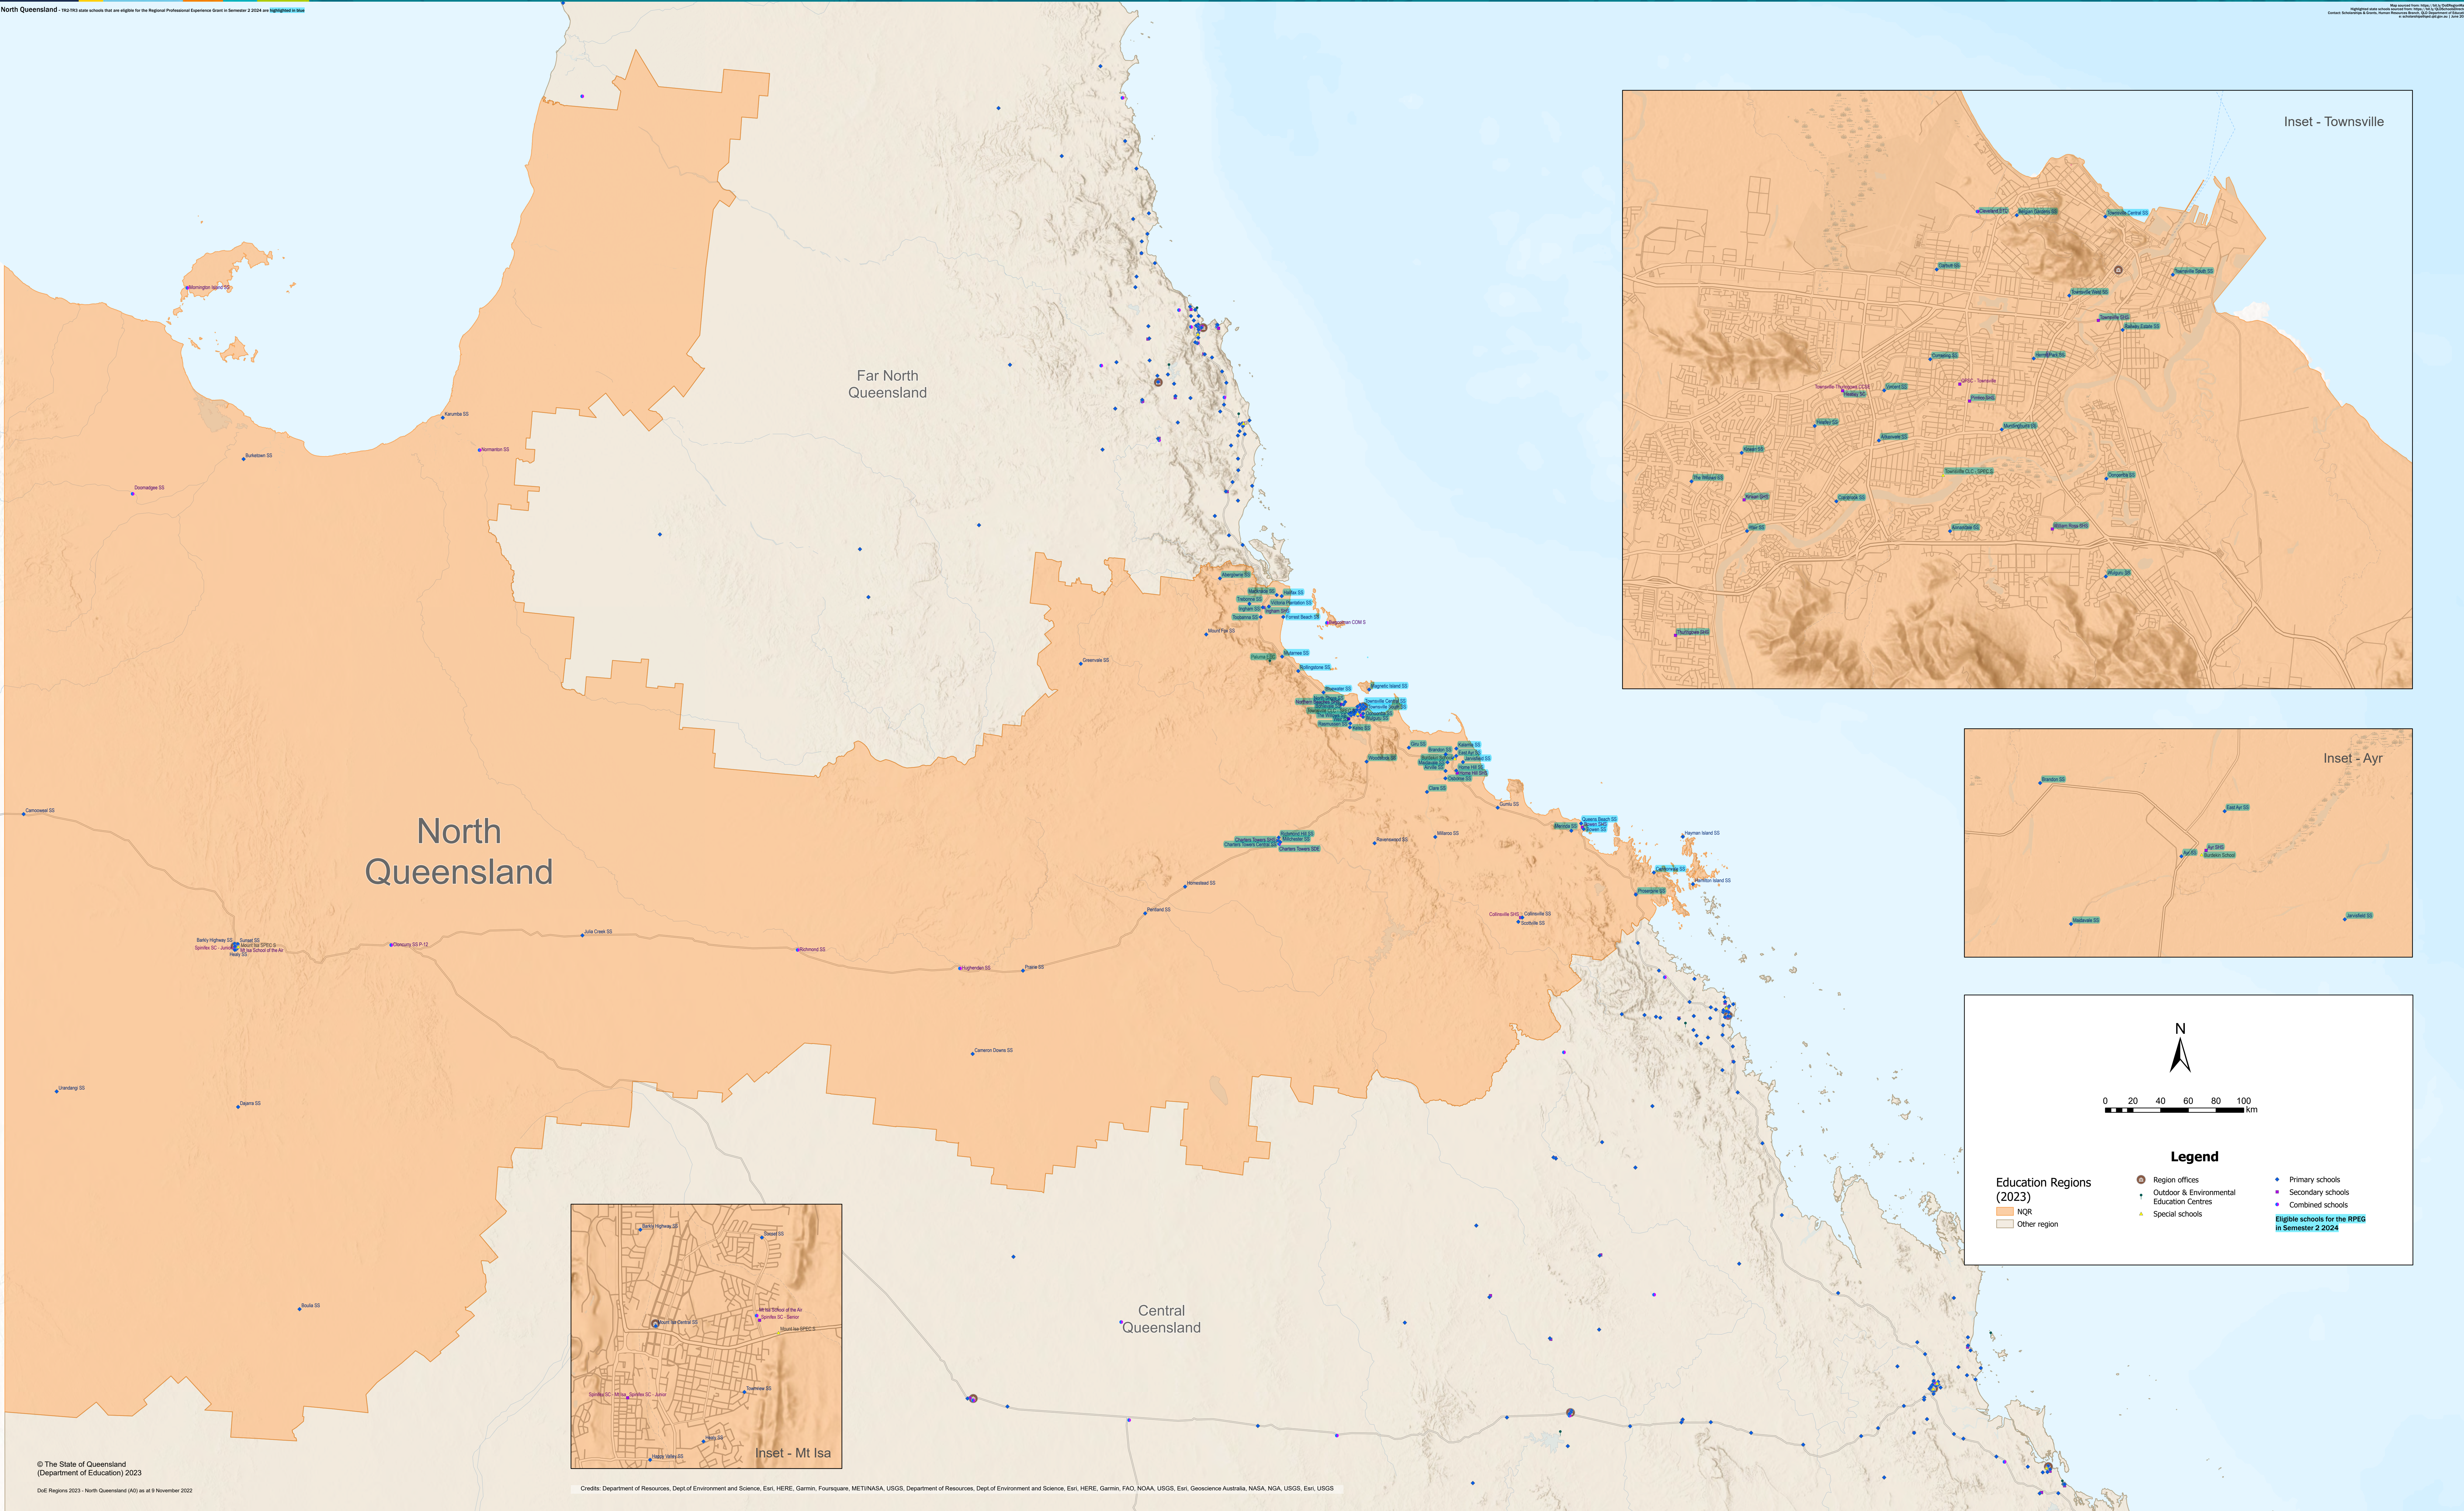

© The State of Queensland (Department of Education) 2023
D&E Regions - North Queensland (All) as at 9 November 2022

Education Regions - North Queensland - TR2-TR3 state schools that are eligible for the Regional Professional Experience Grant in Semester 2 2024 are highlighted in blue